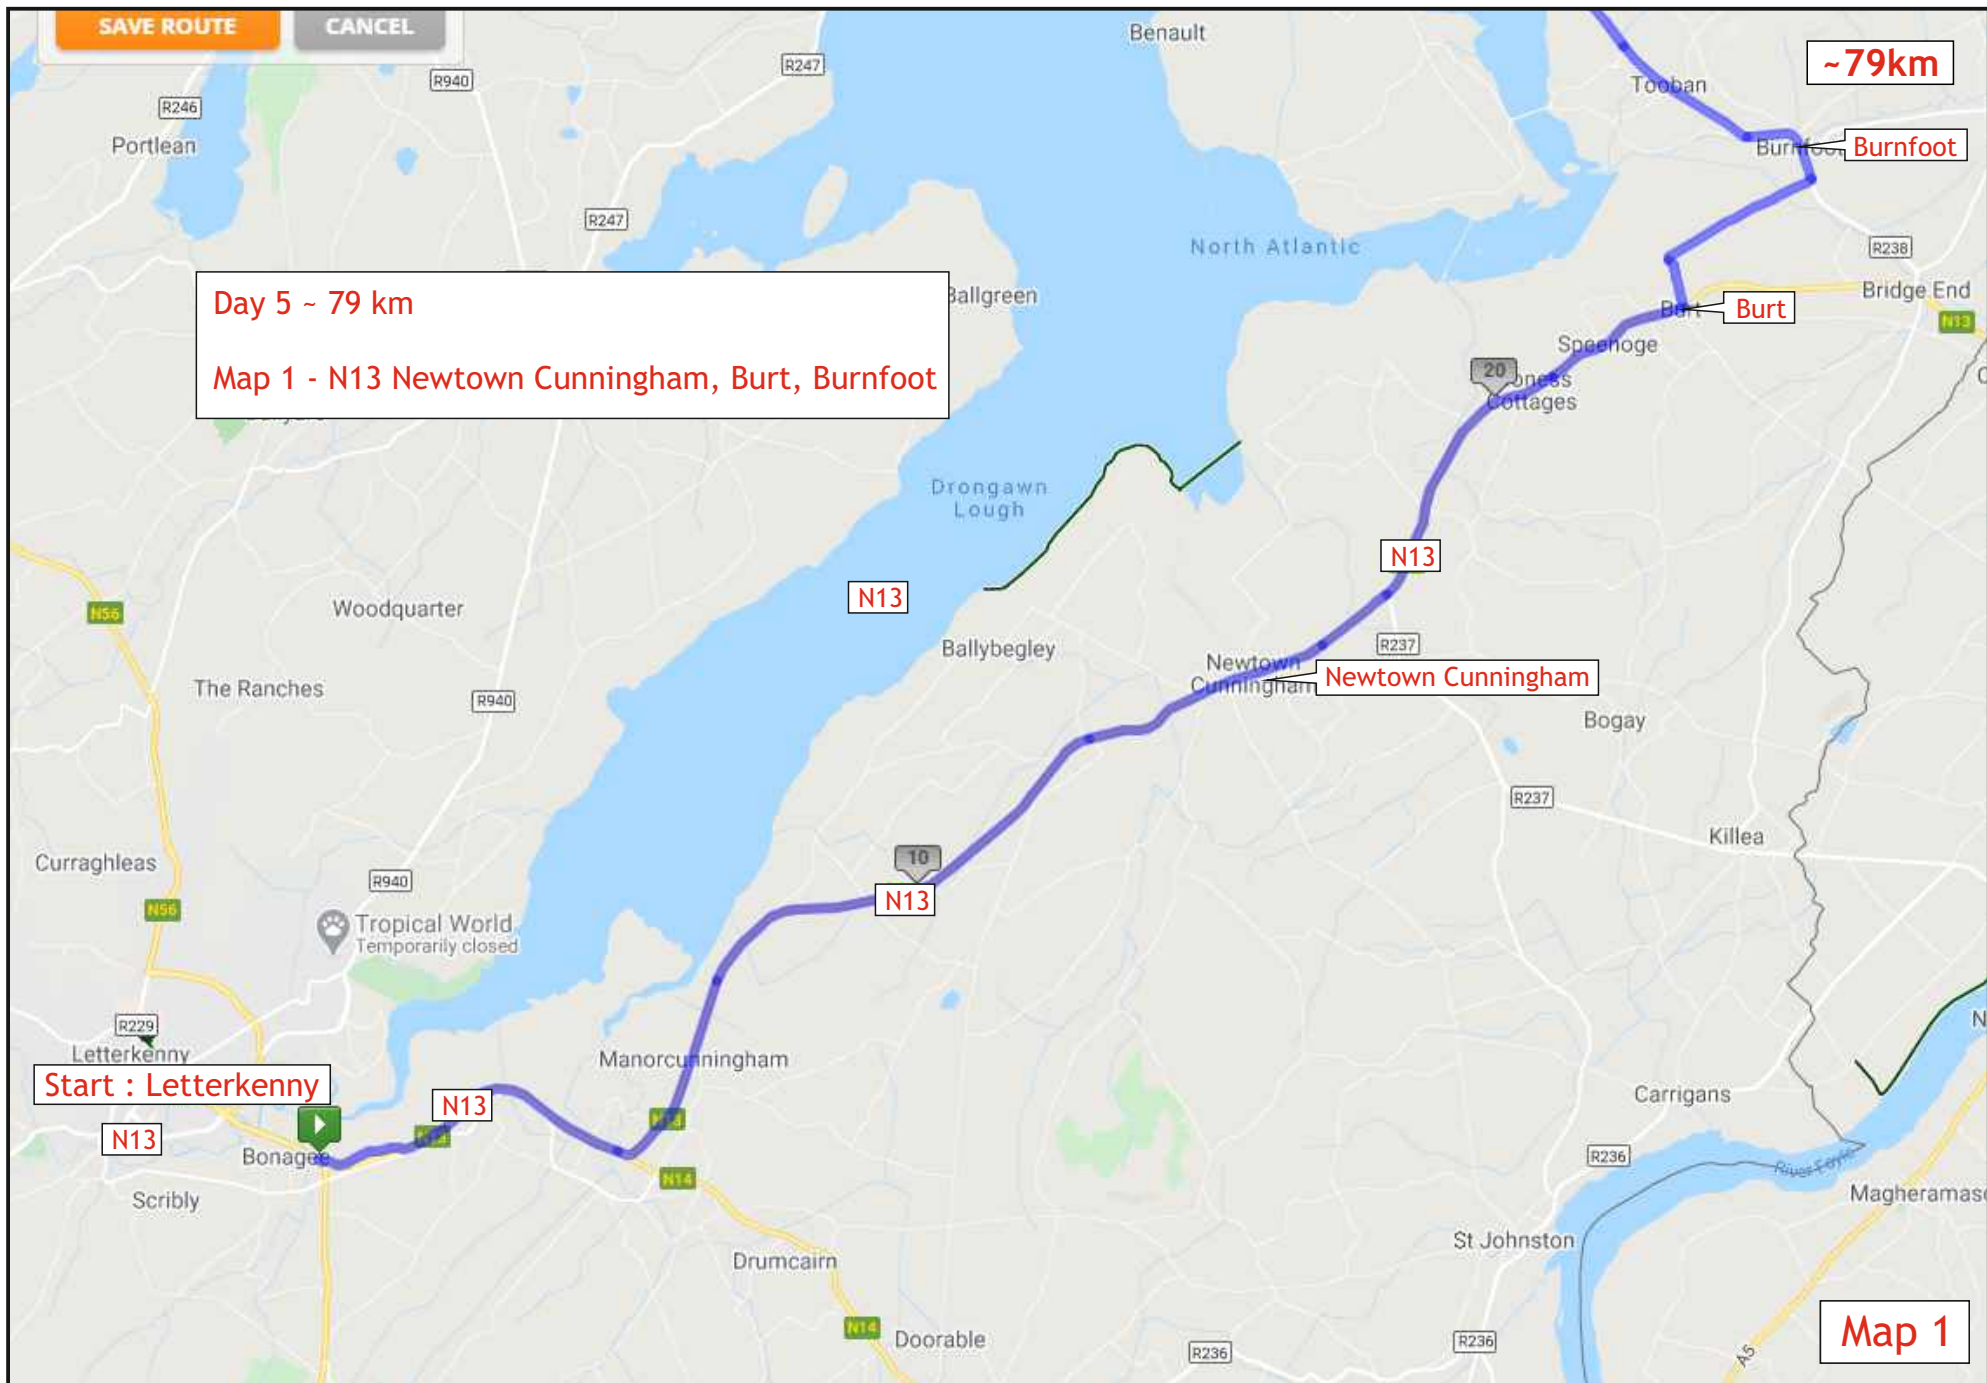

## Day 5 Profiles

Day 5 ~ 79 km  
Map 1 - N13 Newtown Cunningham, Burt, Burnfoot

Start : Letterkenny

Map 1

~79km

Day 5 ~79 km  
Map 2 - Burnfoot R238, Buncrana, Dumfree

~79km

Map 2

Day 5 ~79 km  
Map 3 - R244 Drumfree, Carndonagh, R238, R242

Map 3

~79km

Finish : Malin Head

Bike Drop Off, Bus Pick Up,  
Cup of Tea in Seaview Tavern

Day 5 ~79 km

Map 4 - R244 Carndonagh, 238, 242 Malin, Malin Head

Map 4