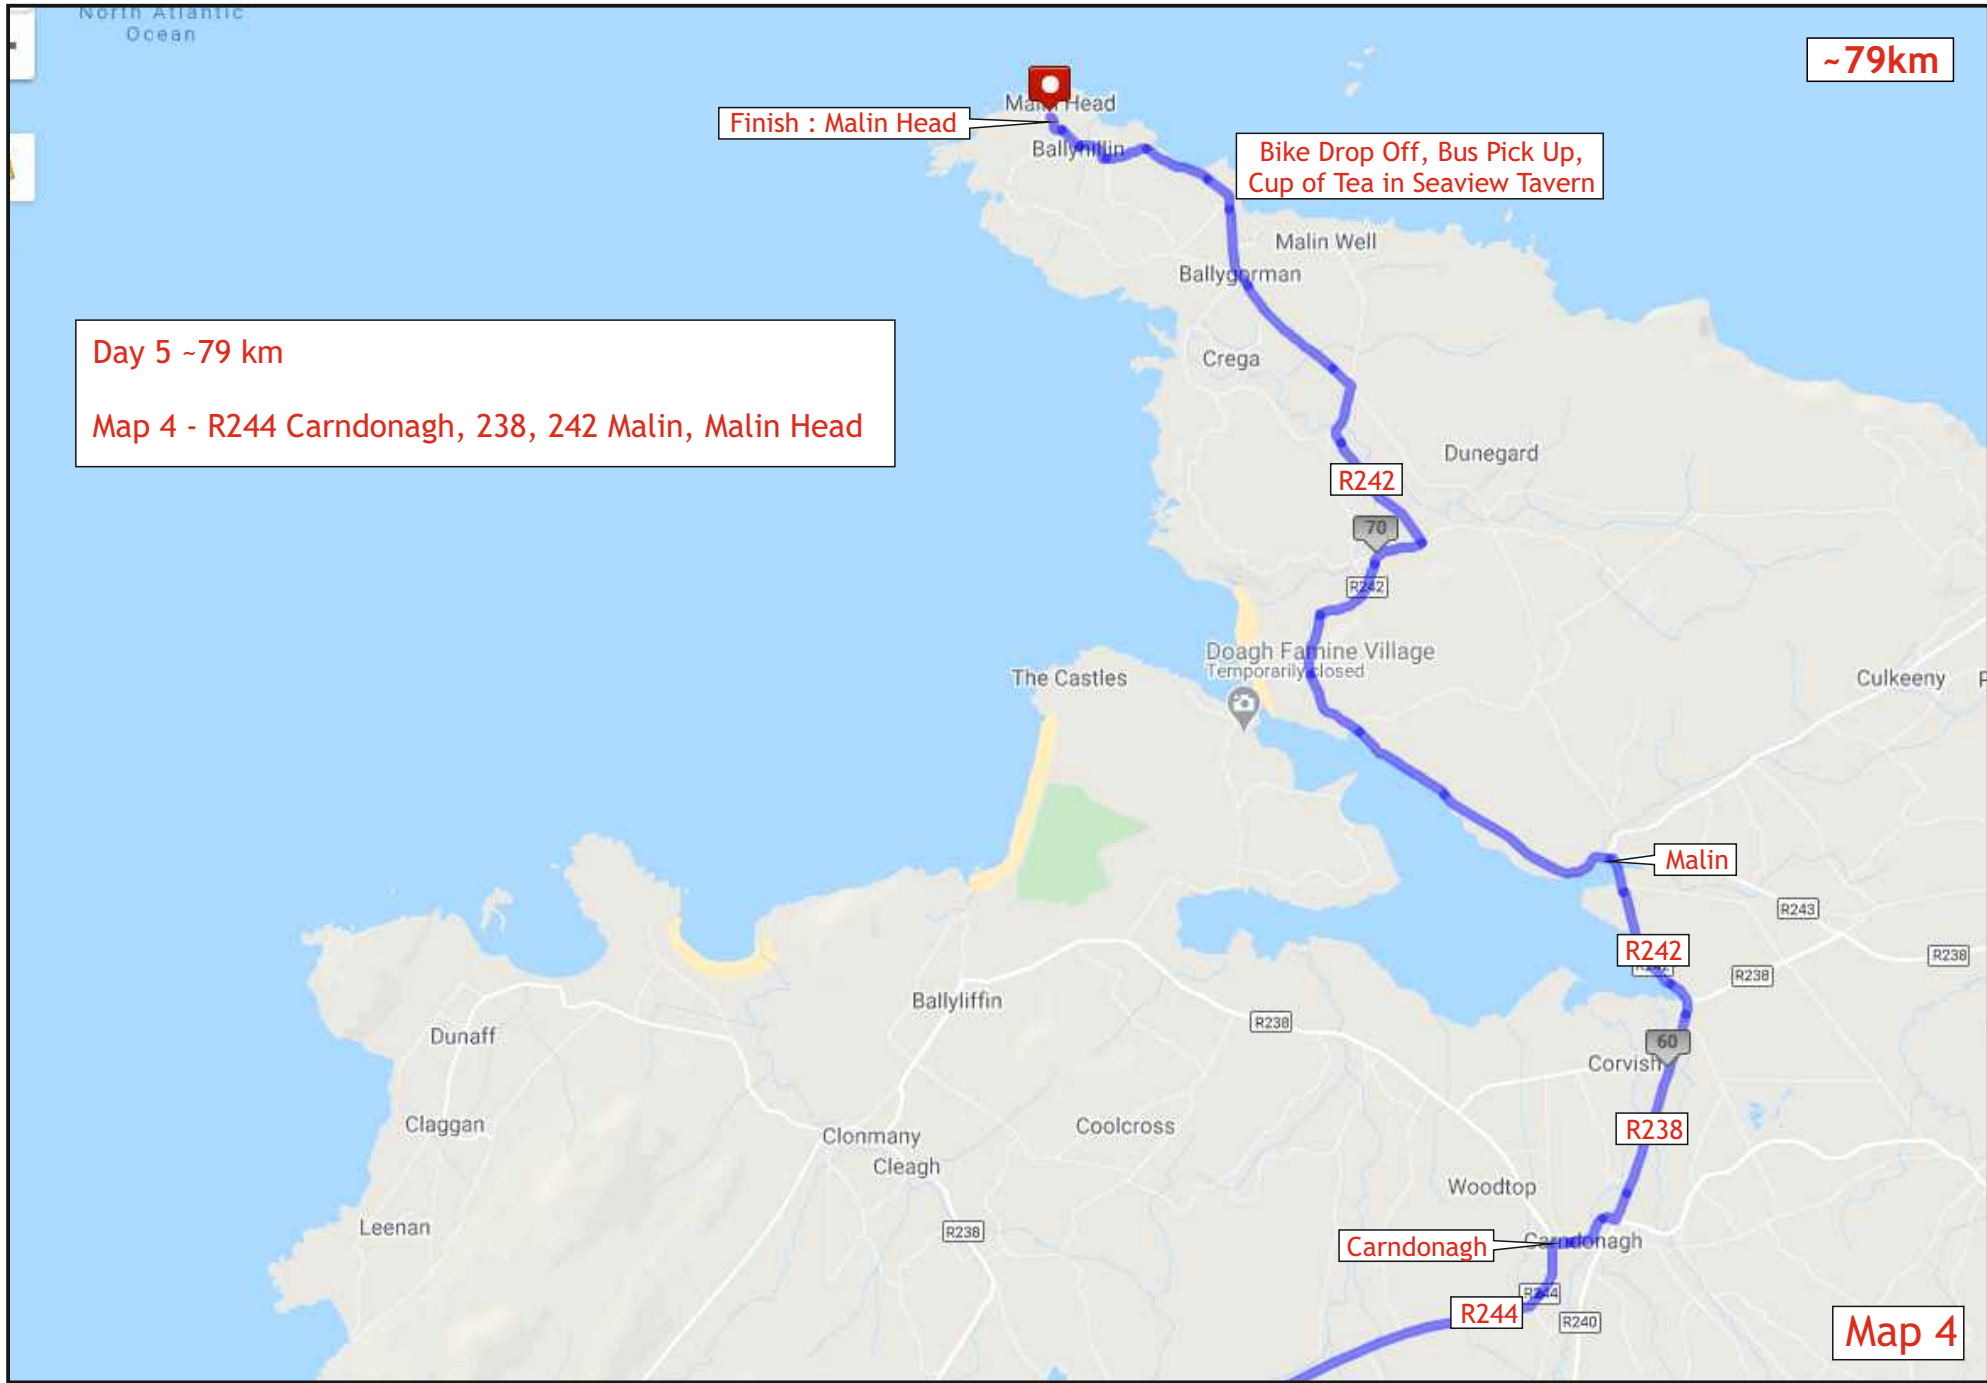

## Day 5 Profiles

Day 5 ~ 79 km  
Map 1 - N13 Newtown Cunningham, Burt, Burnfoot

Start : Letterkenny

Map 1

~79km

Day 5 ~79 km  
Map 2 - Burnfoot R238, Buncrana, Dumfree

~79km

Map 2

Day 5 ~79 km  
Map 3 - R244 Drumfree, Carndonagh, R238, R242

Map 3

~79km

Finish : Malin Head

Bike Drop Off, Bus Pick Up,  
Cup of Tea in Seaview Tavern

Day 5 ~79 km

Map 4 - R244 Carndonagh, 238, 242 Malin, Malin Head

Map 4