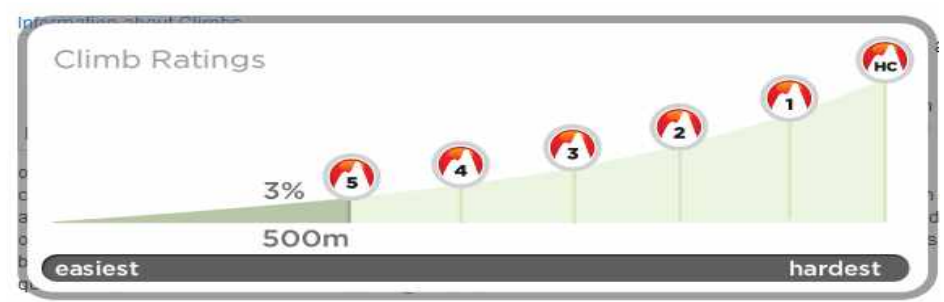

CLIMB DETAILS

[LEARN MORE](#)

CATEGORY	AVG.GRADE	ELEVATION	DISTANCE
01	1.2%	GAIN 166 m	LENGTH 14.02 km
		START 4 m	START 34.65 km
		END 170 m	END 48.67 km
02	2.3%	GAIN 67 m	LENGTH 2.90 km
		START 1 m	START 67.20 km
		END 68 m	END 70.10 km

Information about Climbs

For any climb to be rated (receive a climb score/category) it must be at least **500 meters** in length with an average grade of **3% or more**.

All climb scores are based on distance, grade/elevation change, and maximum elevation. The combination of these factors drives all final climb categories and there is no subjective analysis used in the final scoring of any climb score. All other climbs that do not meet the criteria for HC to Cat 5 are simply too small to rate and can usually be crossed easily by bicycle, running, or walking. The original concepts for the MapMyFitness categorization of all climbs came from the categorized climb ratings given by the UCI for races like the Tour de France and other professional cycling events. Our methodology is unique in several ways to allow for categorizations to be relevant for all sports and we added an additional difficulty with category 5 climbs. If you have any questions please feel free to email support@mapmyfitness.com.

Day 5 Profiles