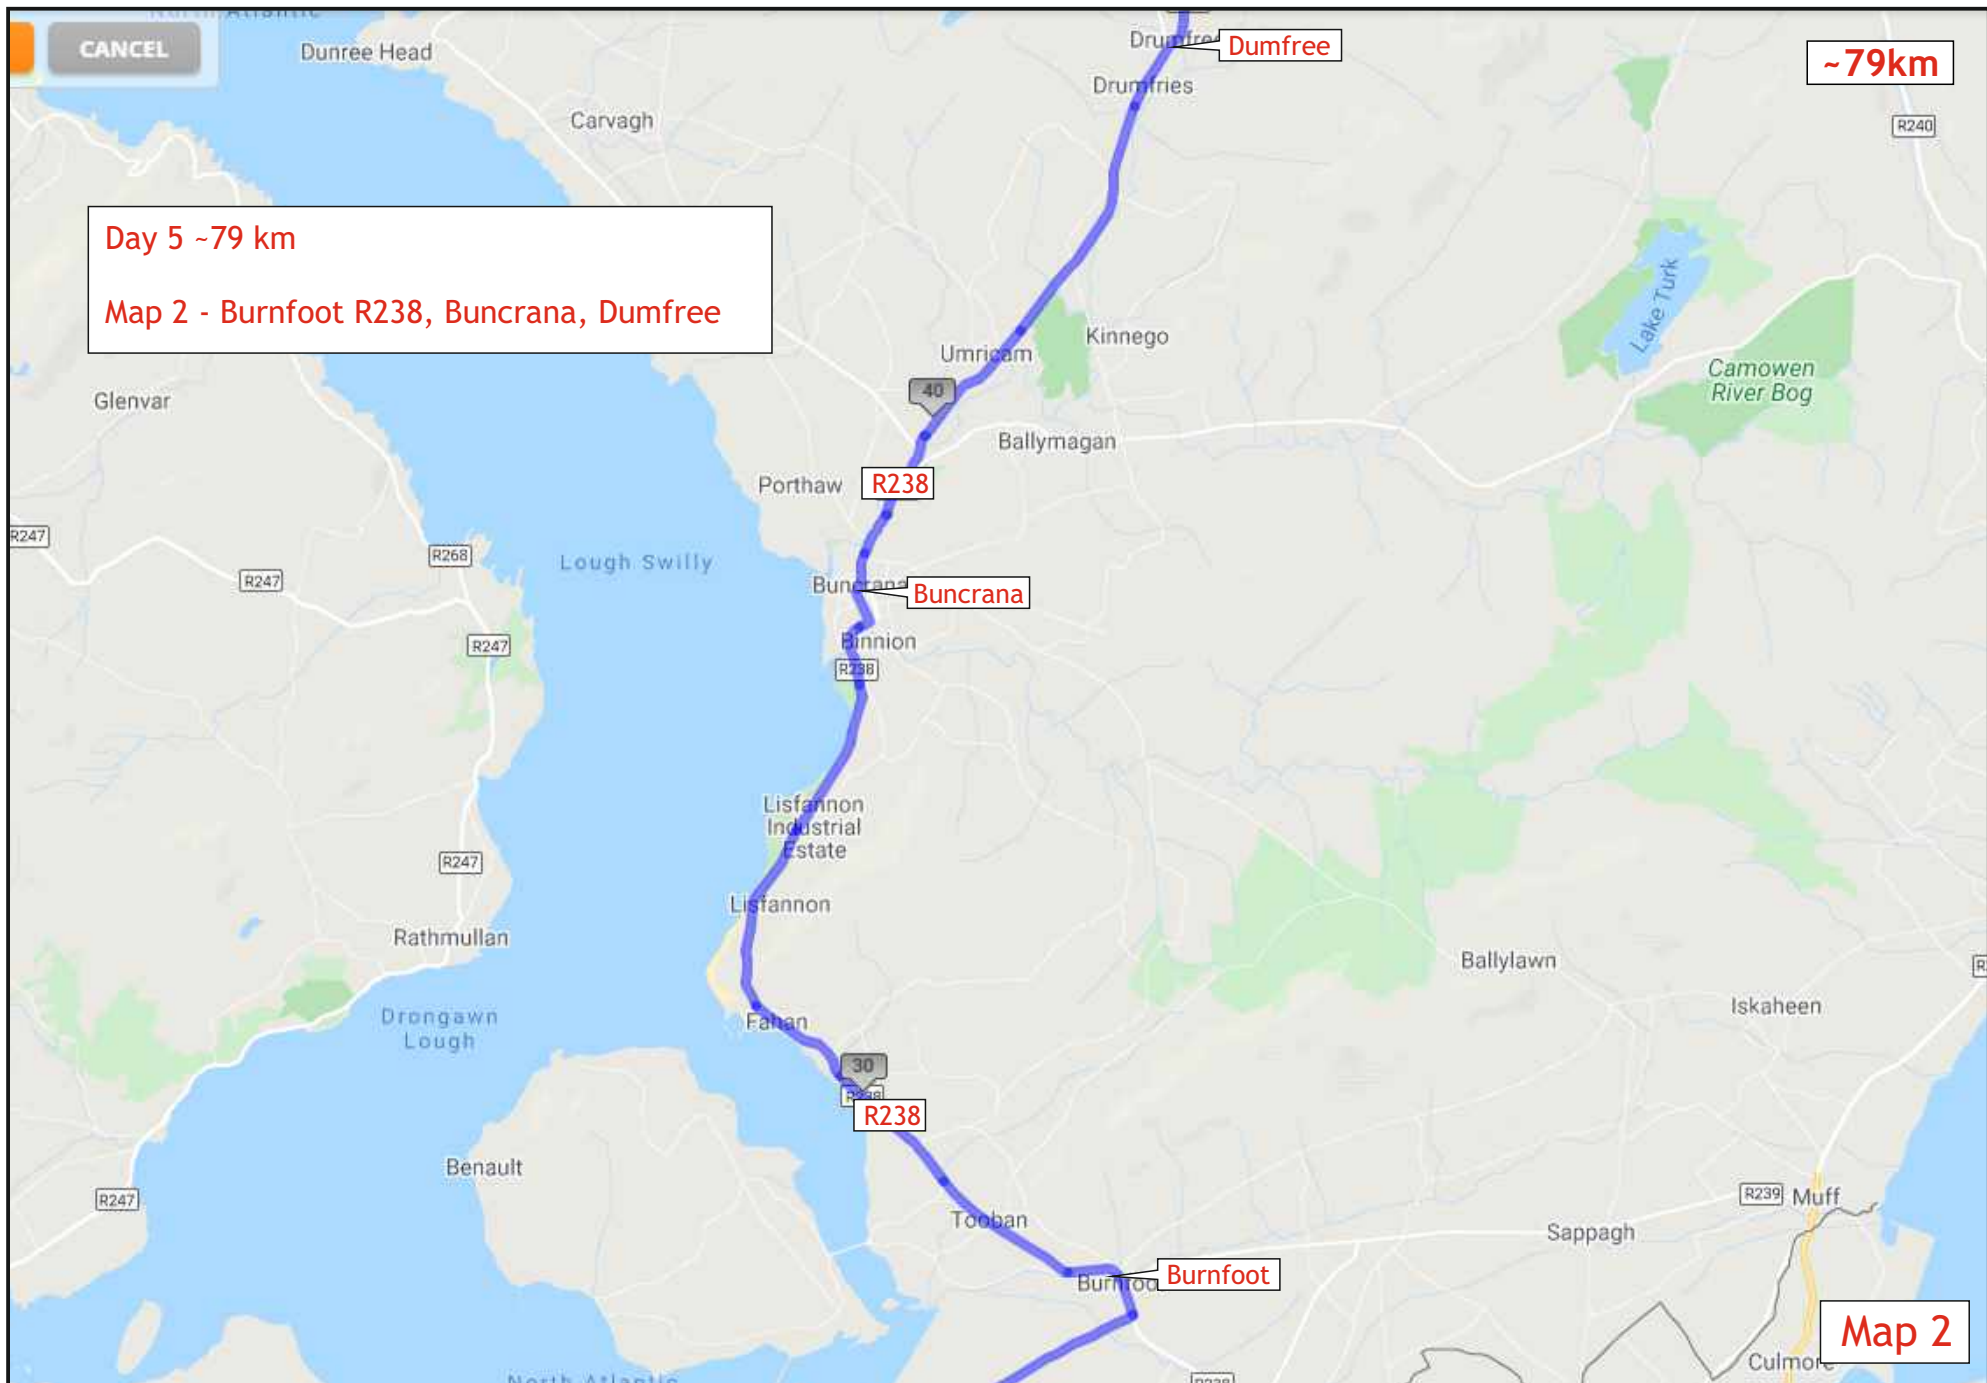

## Day 5 Profiles

Day 5 ~ 79 km  
Map 1 - N13 Newtown Cunningham, Burt, Burnfoot

Start : Letterkenny

Map 1

~79km

Day 5 ~79 km  
Map 2 - Burnfoot R238, Buncrana, Dumfree

~79km

Map 2

Day 5 ~79 km  
Map 3 - R244 Drumfree, Carndonagh, R238, R242

Map 3

~79km

Finish : Malin Head

Bike Drop Off, Bus Pick Up,  
Cup of Tea in Seaview Tavern

Day 5 ~79 km

Map 4 - R244 Carndonagh, 238, 242 Malin, Malin Head

Map 4