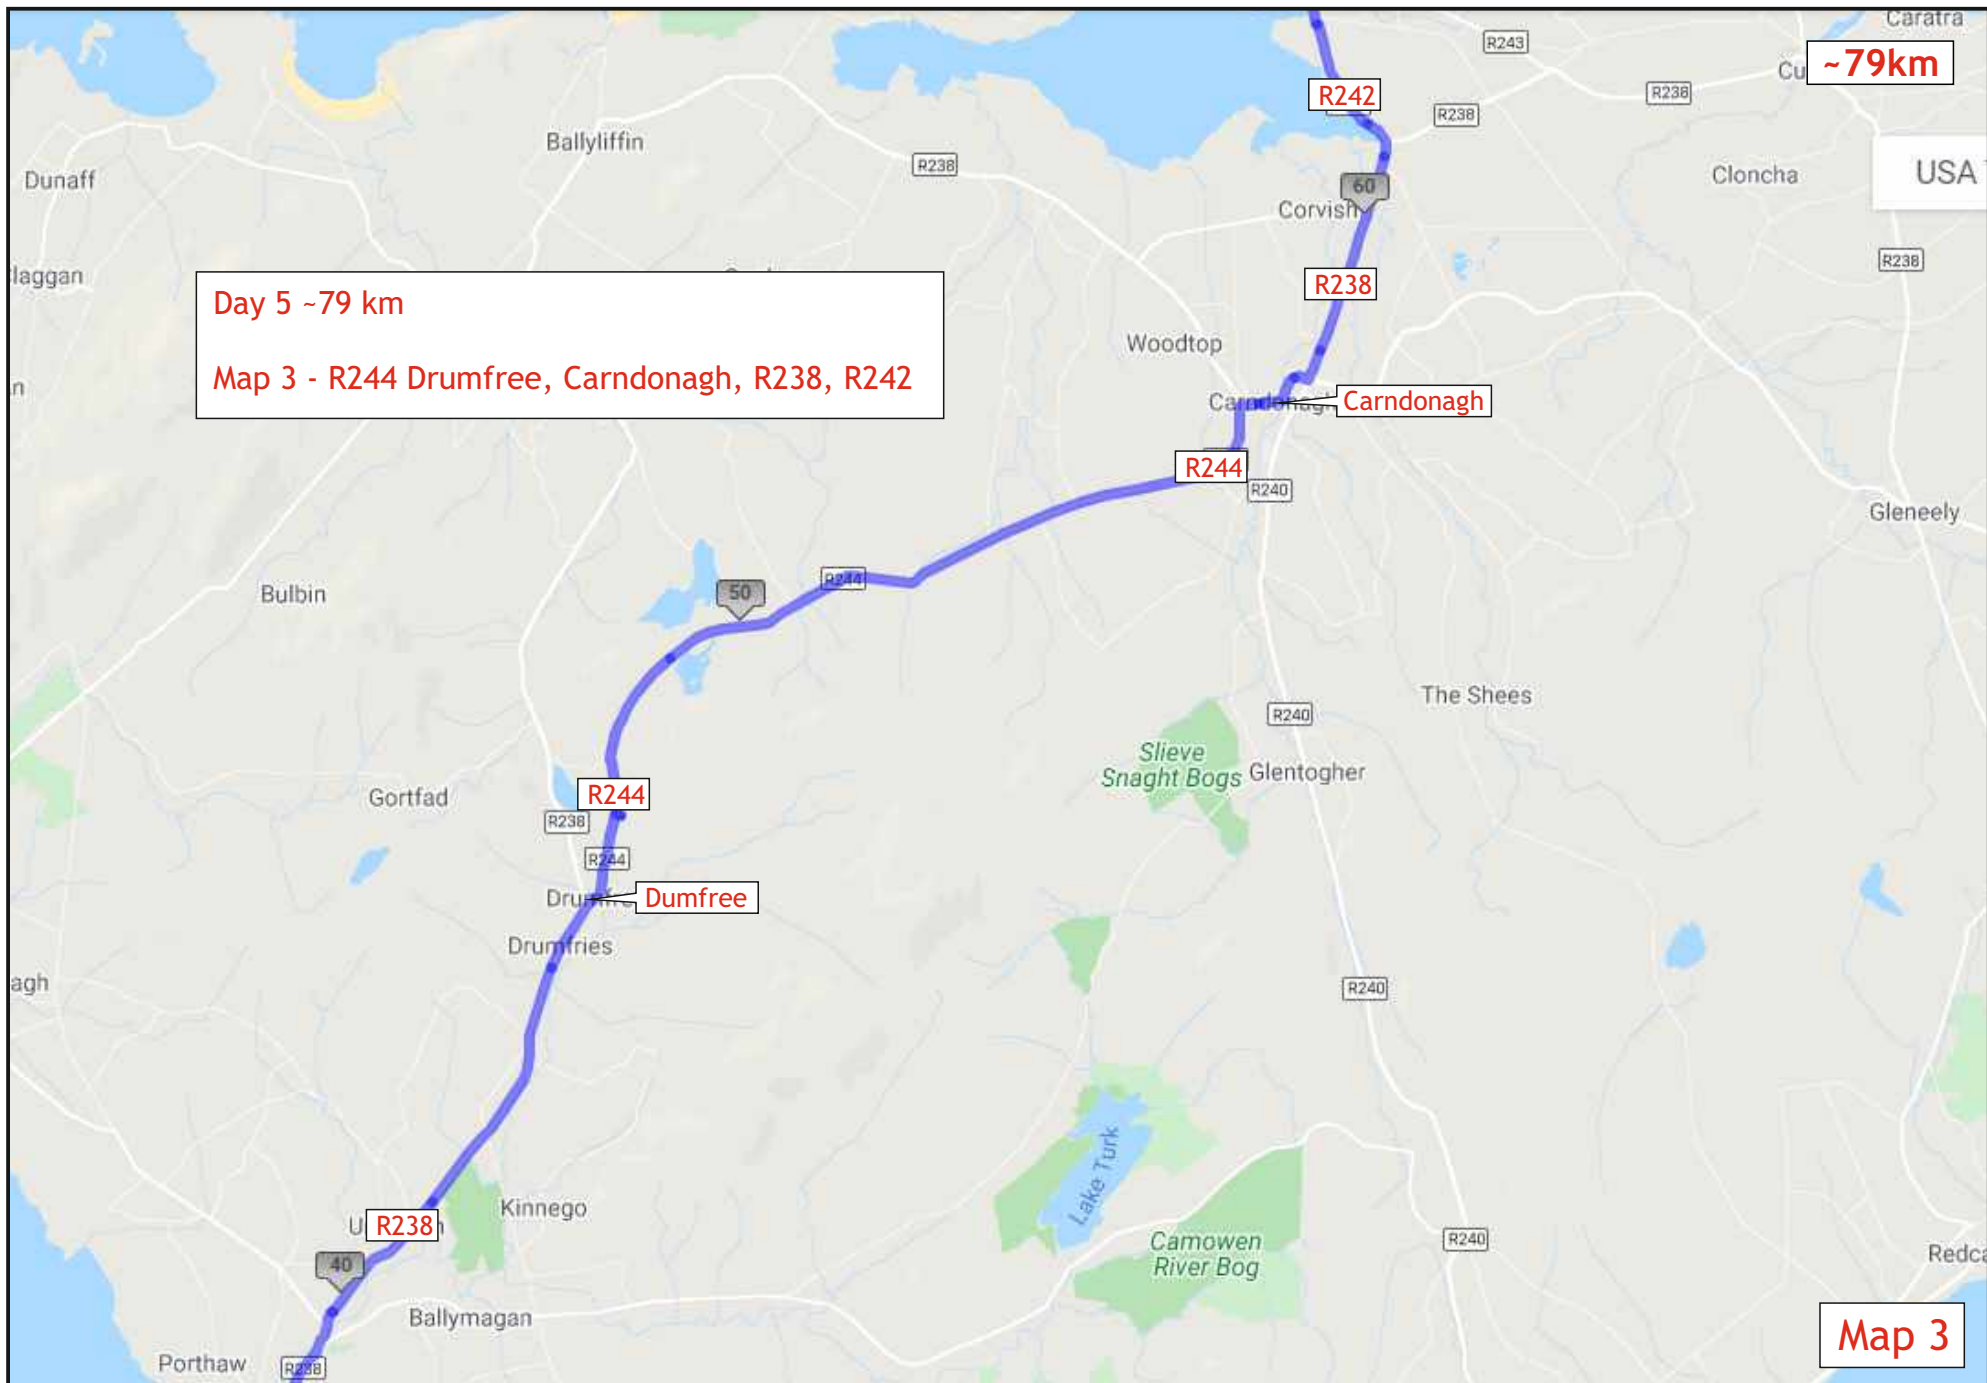

## Day 5 Profiles

Day 5 ~ 79 km  
Map 1 - N13 Newtown Cunningham, Burt, Burnfoot

Start : Letterkenny

Map 1

~79km

Day 5 ~79 km  
Map 2 - Burnfoot R238, Buncrana, Dumfree

~79km

Map 2

Day 5 ~79 km  
Map 3 - R244 Drumfree, Carndonagh, R238, R242

Map 3

~79km

Finish : Malin Head

Bike Drop Off, Bus Pick Up,  
Cup of Tea in Seaview Tavern

Day 5 ~79 km

Map 4 - R244 Carndonagh, 238, 242 Malin, Malin Head

Map 4