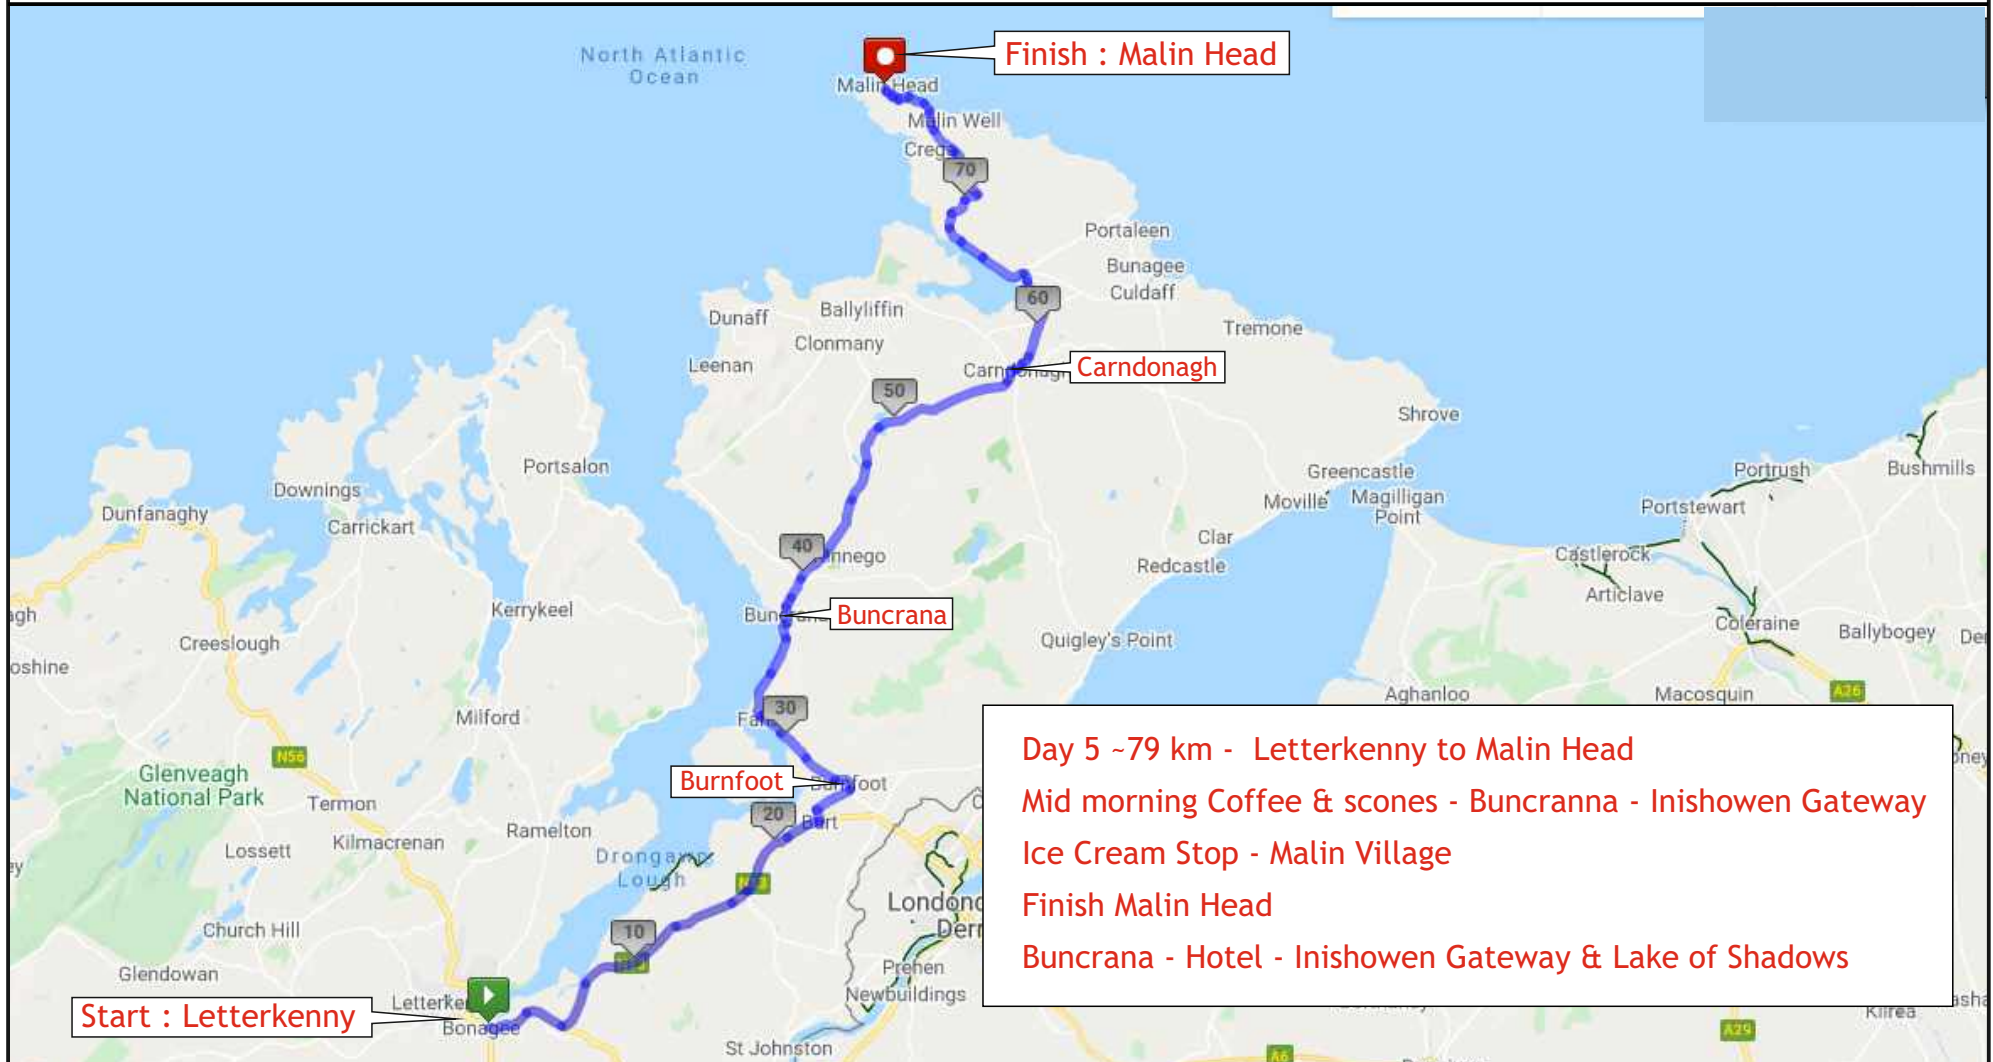

# The 2022 Nissan Mizen to Malin Challenge

**Day 5 ~79 km - Letterkenny to Malin Head**  
Letterkenny, Burnfoot, Buncrana, Carndonagh, Malin Village, Malin Head

## Day 5 Profiles

Day 5 ~ 79 km  
Map 1 - N13 Newtown Cunningham, Burt, Burnfoot

Start : Letterkenny

Map 1

~79km

Day 5 ~79 km  
Map 2 - Burnfoot R238, Buncrana, Dumfree

~79km

Map 2

Day 5 ~79 km  
Map 3 - R244 Drumfree, Carndonagh, R238, R242

Map 3

~79km

Finish : Malin Head

Bike Drop Off, Bus Pick Up,  
Cup of Tea in Seaview Tavern

Day 5 ~79 km

Map 4 - R244 Carndonagh, 238, 242 Malin, Malin Head

Map 4