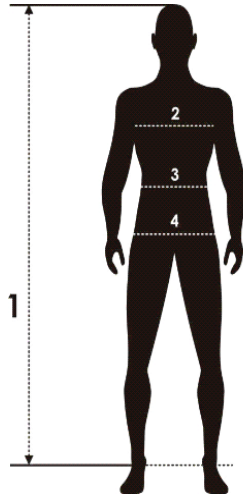

MEN

		XS	S	M	L	XL
1	Height (cm)	150/159	160-169	170-179	180-185	186-190
2	Chest (cm)	88	92	96	100	105
3	Waist (cm)	76	80	84	88	93
4	Hips (cm)	92	96	100	104	109

		2XL	3XL	4XL	5XL
1	Height (cm)	191-195			
2	Chest (cm)	110	115	119	123
3	Waist (cm)	98	103	107	111
4	Hips (cm)	114	119	123	127

KIDS

		5XS	4XS	3XS	2XS
1	Age	5-6yrs	7-9yrs	10-11yrs	12-13yrs
2	Height (cm)	116cm	128cm	140cm	152cm

ACCESSORIES

	XS(SUMMER only)	S	M	L	XL	2XL(WINTER only)
SHOECOVERS	36-38	38-40	40-42	42-22	44-46	46-48

GLOVES	XS	S	M	L	XL	2XL
---------------	-----------	----------	----------	----------	-----------	------------

SOCKS	S/M	L/XL
	38-42	43-46

*The measurements shown in the table sizes are for general reference.
The fit of the garments depends on your body type and personal preferences